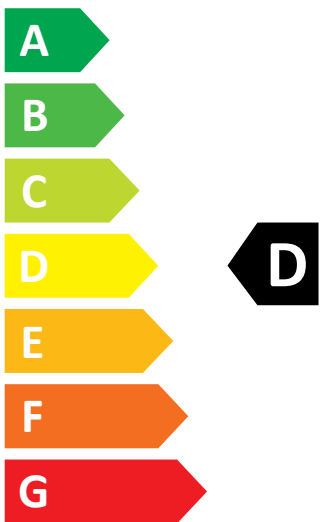

ENERG

Candy

RPW 4856BWR8-S

266 kWh /

38 kWh /

5,0 kg

8,0 kg

75 L