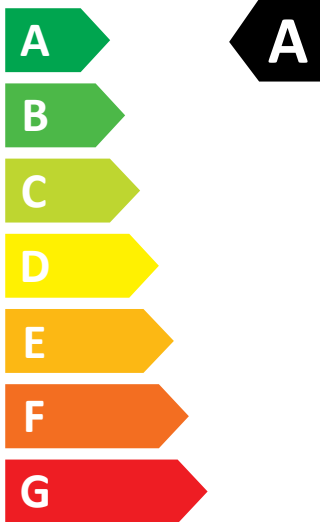

ENERG

Candy

RPW 4856BWR8-S

266 kWh /

38 kWh /

5,0 kg

8,0 kg

75 L